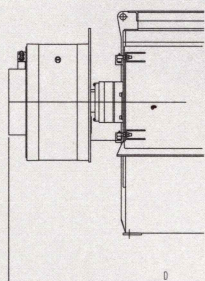

VAZ 1800

TECHNOLOGY FOR A SUSTAINABLE TOMORROW

Shredding

HiTorc

Side view

Front view

DETAILS

		VAZ 1800	VAZ 1800 T
Infeed opening	A	1810	1810
	B	2090	2090
Overall dimensions	C	4500	4500
	D	3150	3450
Material outlet	F	645	645
	G	2050	2050
Height	H	1800	1800
Motor power		90 - 132 kW	110 - 134 kW