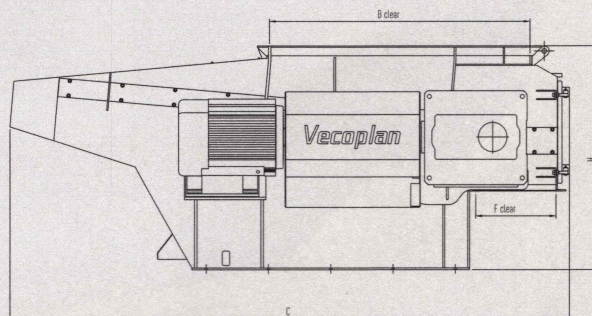

VAZ 1800

TECHNOLOGY FOR A SUSTAINABLE TOMORROW

Shredding

HiTorc

Side view

Front view

DETAILS

		VAZ 1800	VAZ 1800 T
Infeed opening	A	1810	1810
	B	2090	2090
Overall dimensions	C	4500	4500
	D	3150	3450
Material outlet	F	645	645
	G	2050	2050
Height	H	1800	1800
Motor power		90 - 132 kW	110 - 134 kW