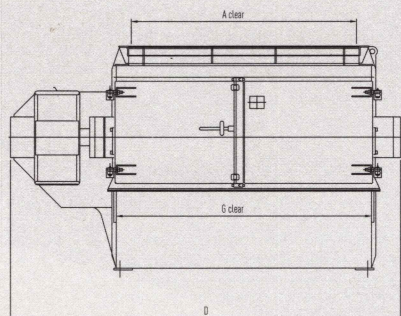

VAZ 1800

TECHNOLOGY FOR A SUSTAINABLE TOMORROW

Shredding

HiTorc

Side view

Front view

DETAILS

		VAZ 1800	VAZ 1800 T
Infeed opening	A	1810	1810
	B	2090	2090
Overall dimensions	C	4500	4500
	D	3150	3450
Material outlet	F	645	645
	G	2050	2050
Height	H	1800	1800
Motor power		90 - 132 kW	110 - 134 kW